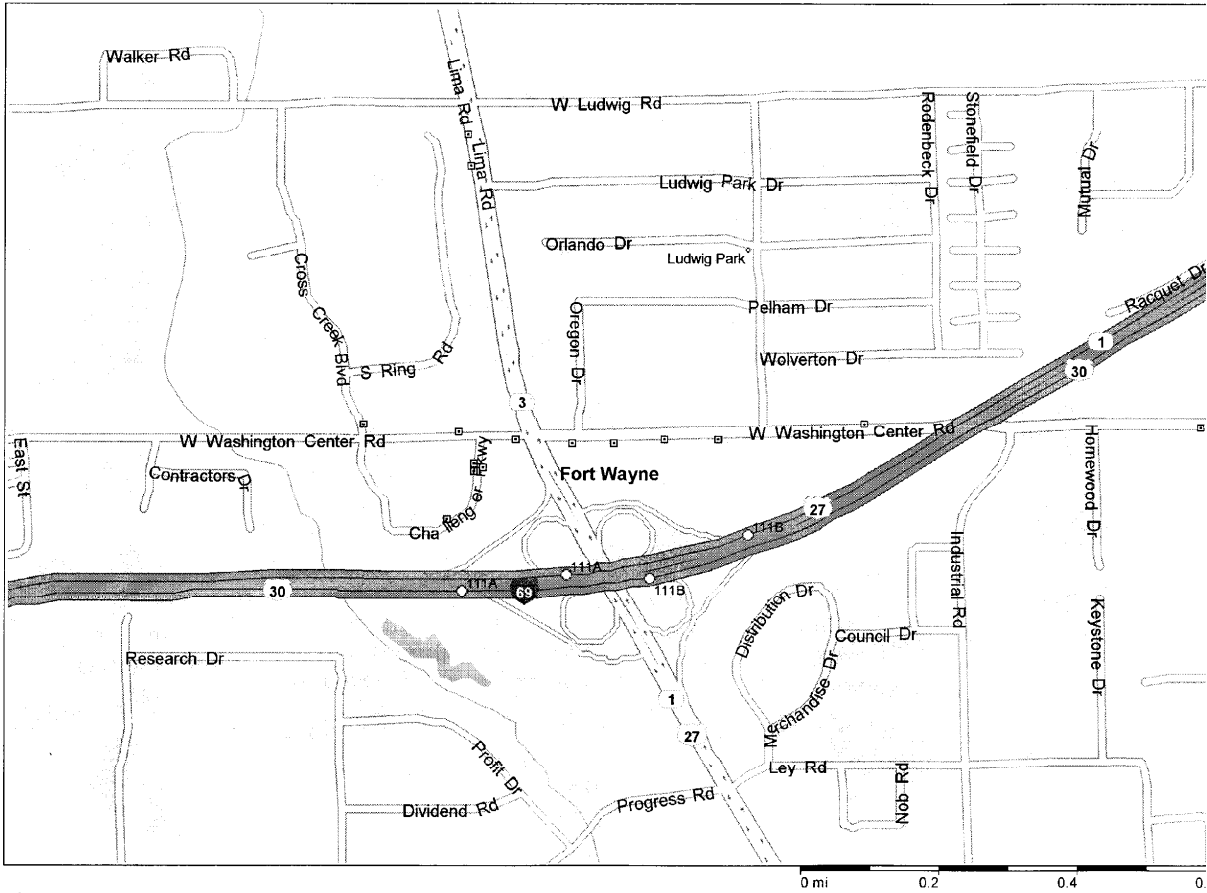

Don Hall's Guest House
1313 W. Washington Center Road
Fort Wayne, Indiana 46825

Fort Wayne, Indiana, United States