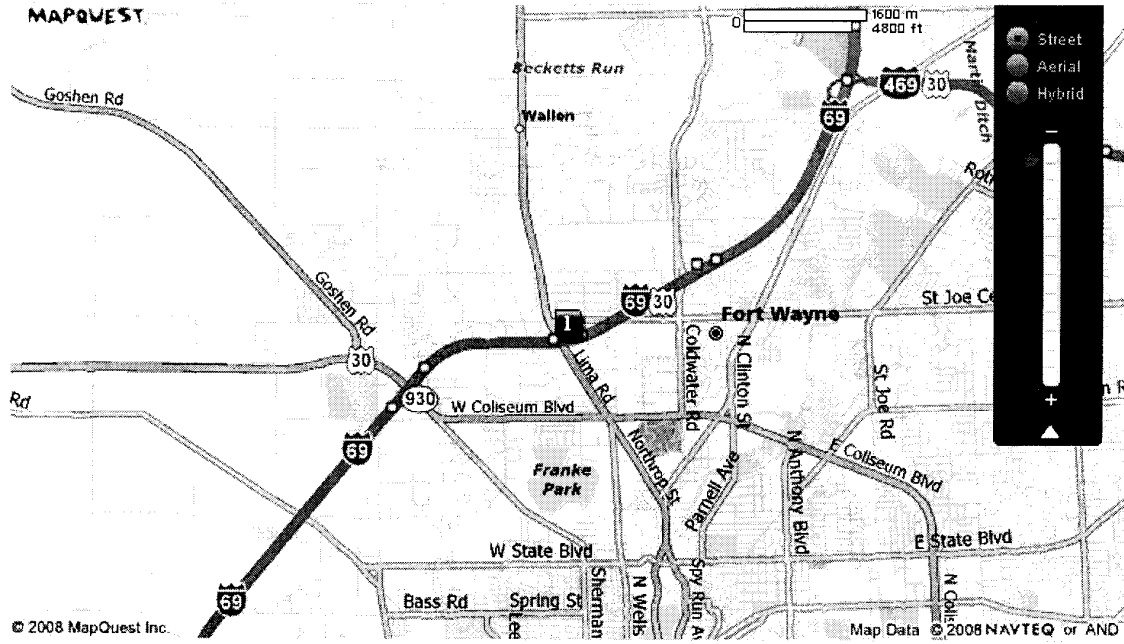

Don Hall's Guest House
1313 W. Washington Center Road
Fort Wayne, Indiana 46825

Maps & Directions | Transportation Info

Maps & Directions

MAPQUEST

Driving Directions

-FOLLOW SIGNS TO I-69 NORTH. TAKE EXIT 111B. TURN RIGHT AT FIRST LIGHT ON TO WASHINGTON CENTER ROAD. THE ADDRESS IS 1313 W. WASHINGTON CENTER ROAD.

Transportation Info

-FORT WAYNE INTERNATIONAL AIRPORT - 25.0MI / 40.2KM
SHUTTLE - USD - 7AM-11PM SHUTTLE/VAN FREE CONTACT FRONT DESK TO SCHEDULE VAN

TAXI - 35.00 USD - 24 HOURS TAXI APPROX 35 PER PERSON ONE WAY

Please Note Fees May Apply To Above Transportation

See detail map on page 2

Don Hall's Guest House
1313 W. Washington Center Road
Fort Wayne, Indiana 46825

Fort Wayne, Indiana, United States

Copyright © and (P) 1988-2006 Microsoft Corporation and/or its suppliers. All rights reserved. <http://www.microsoft.com/streets/>
Portions © 1990-2006 Intel/Shell Software Corporation. All rights reserved. Certain mapping and direction data © 2005 NAVTEQ. All rights reserved. The Data for areas of Canada includes information taken with permission from Canadian authorities, including © Her Majesty the Queen in Right of Canada, © Queen's Printer for Ontario. NAVTEQ and NAVTEQ ON BOARD are trademarks of NAVTEQ. © 2005 Tele Atlas North America, Inc. All rights reserved. Tele Atlas and Tele Atlas North America are trademarks of Tele Atlas, Inc.