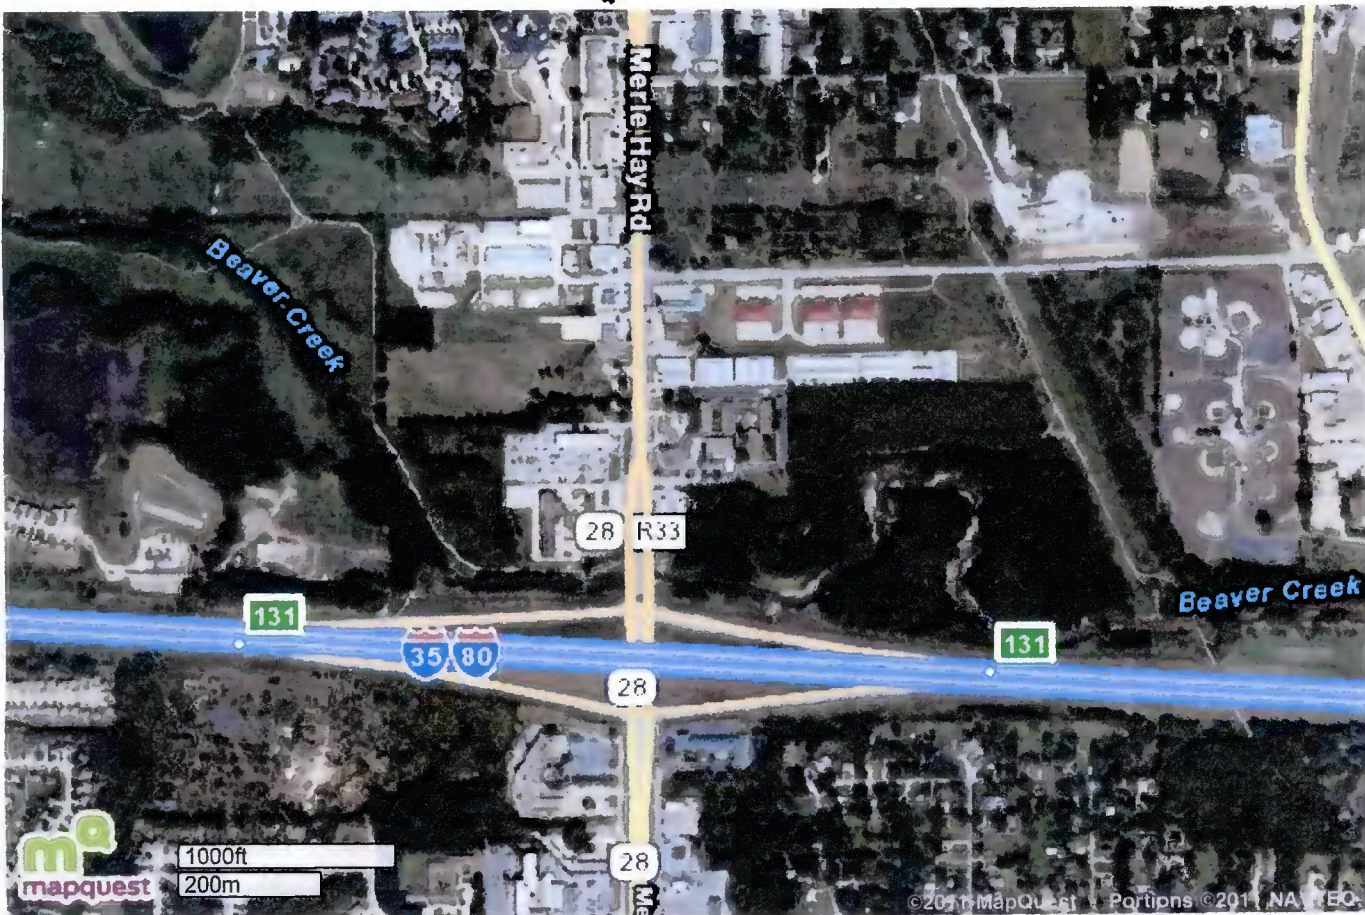

TGOA/MGCA Headquarters top of the map on Merle Hay Road

Holiday Inn bottom of the map on Merle Hay Road

131 is the exit off Interstate 35 / 80

Map of:

5560 Merle Hay Rd
Johnston, IA 50131-1211

TGOA/MGCA

All rights reserved. Use subject to [License/Copyright](#) |