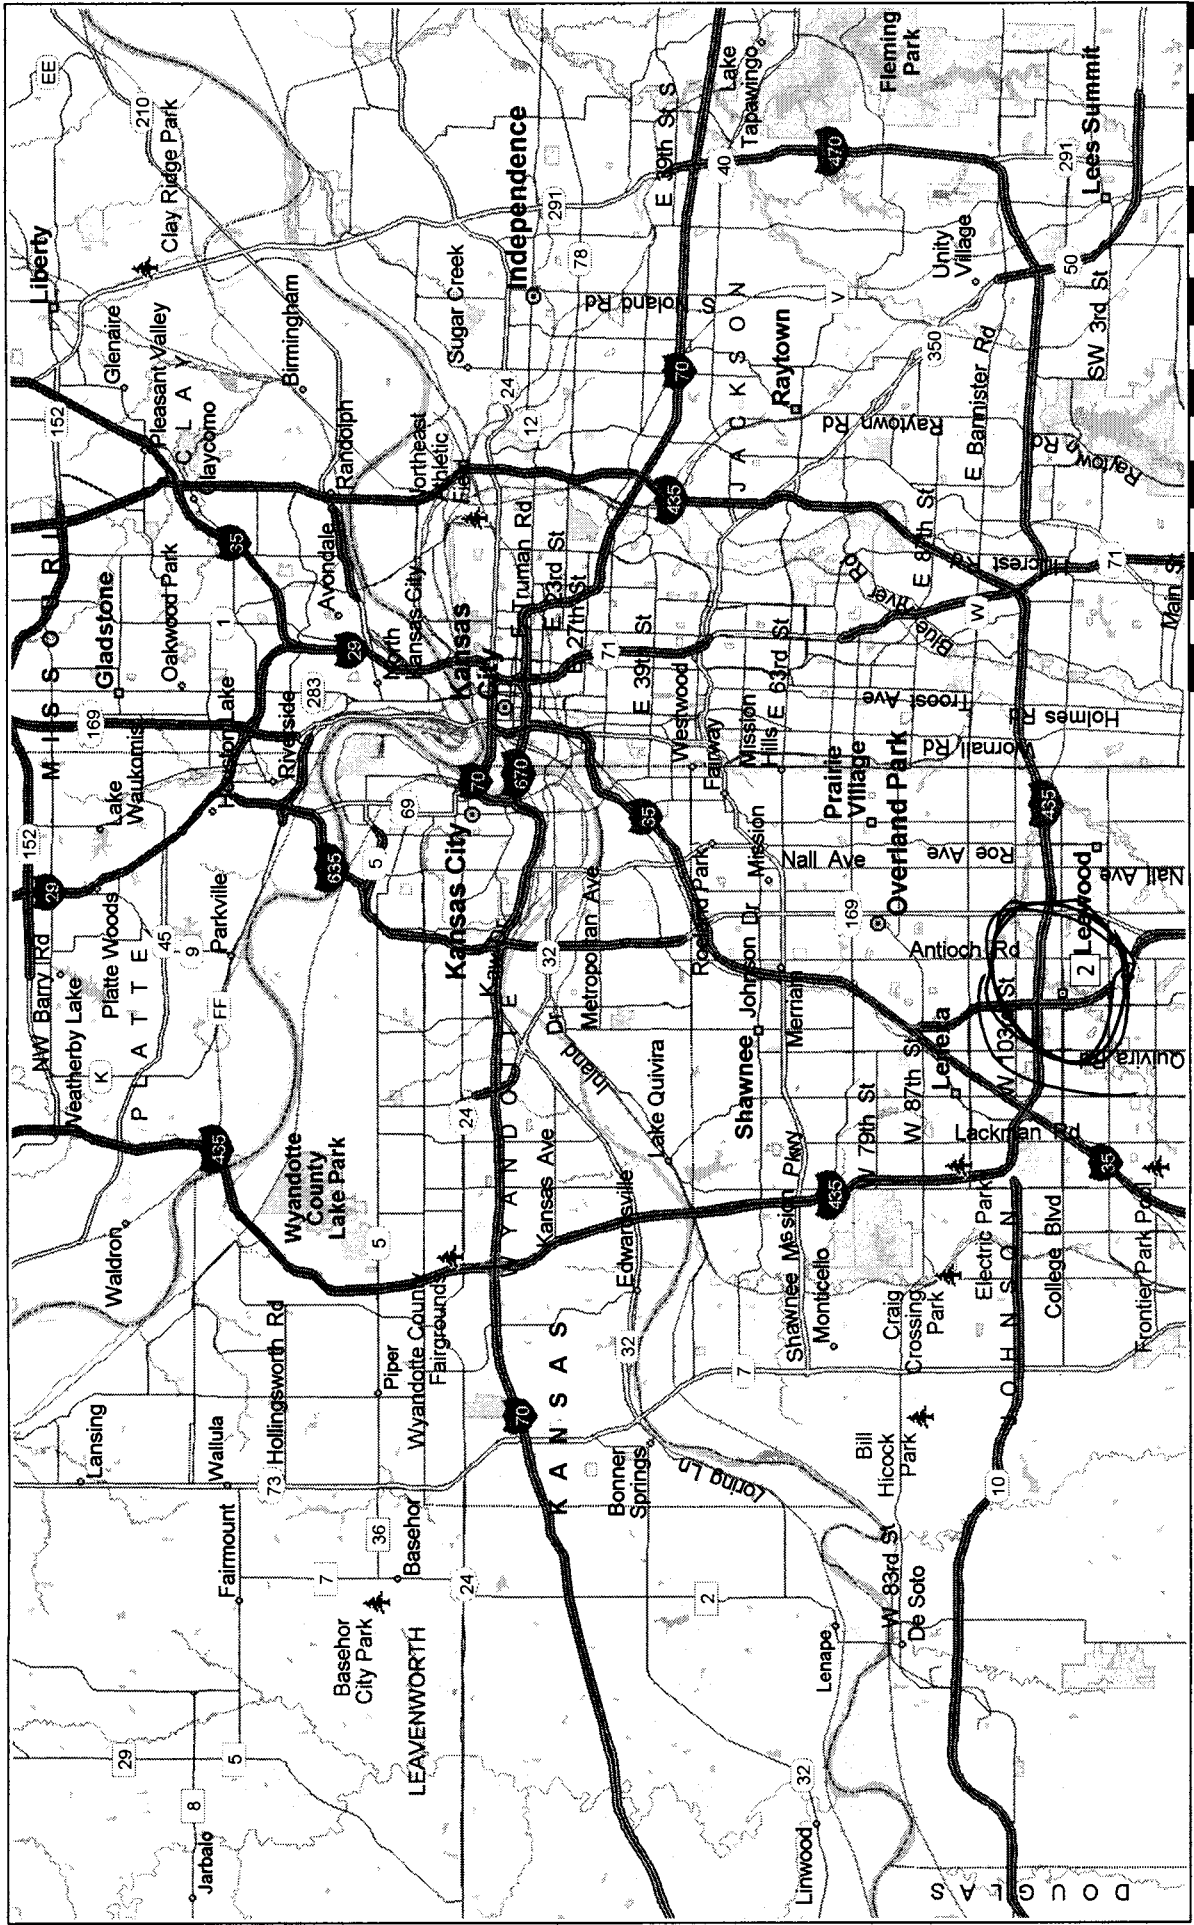

**Take I-29 North to I-435 South to I-435 East. Continue to Hwy. 69 South. Exit at College Blvd. East. The hotel is on the left.**

**Driving from various directions (see attached maps).**

**I-70 coming from the east or west.**

**I-35 from north or southwest**

**I- 29 from the north**

**I-435 is a large ring around the Kansas City/Overland Park Area.**

**Turn on to I-435 and go to the southern part (Overland Park).**

**Get off at exit 81 on to US-69 South**

**Next exit 225B is College Blvd**

**Go East about 1 block to the DoubleTree Hotel**

**Note: I like my GPS when I get lost. Be sure to bring yours.**

# Kansas, United States, North America

0 mi 5 10 15